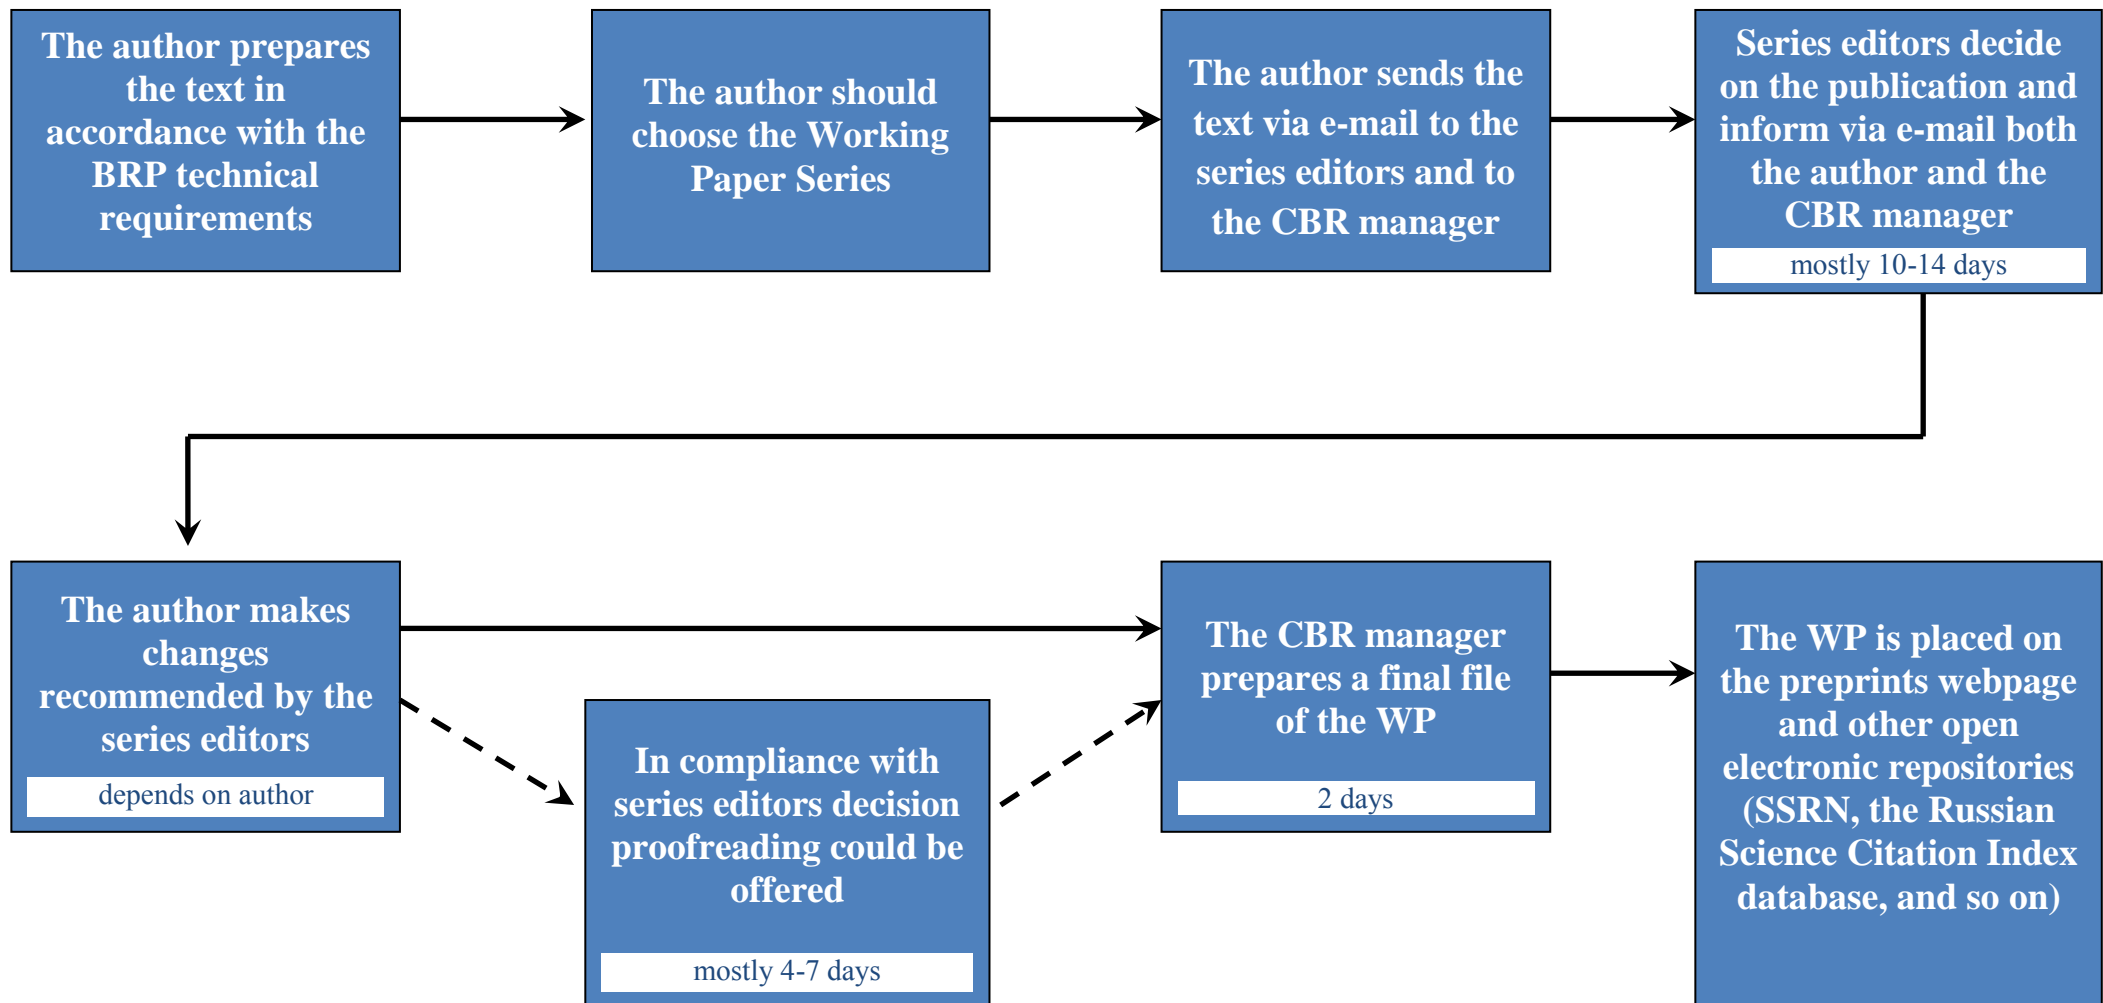

## SUBMITTING A WORKING PAPER (WP) FOR PUBLICATION

PLEASE CONTACT CBR MANAGER WITH ANY QUESTIONS REGARDING WP PUBLICATION ([PREPRINT@HSE.RU](mailto:PREPRINT@HSE.RU))

FURTHER INFORMATION ABOUT WP FROM THE BASIC RESEARCH PROGRAM - [HTTP://WWW.HSE.RU/EN/ORG/HSE/WP/PREPFUNDRES](http://www.hse.ru/en/org/hse/wp/prepfundres)